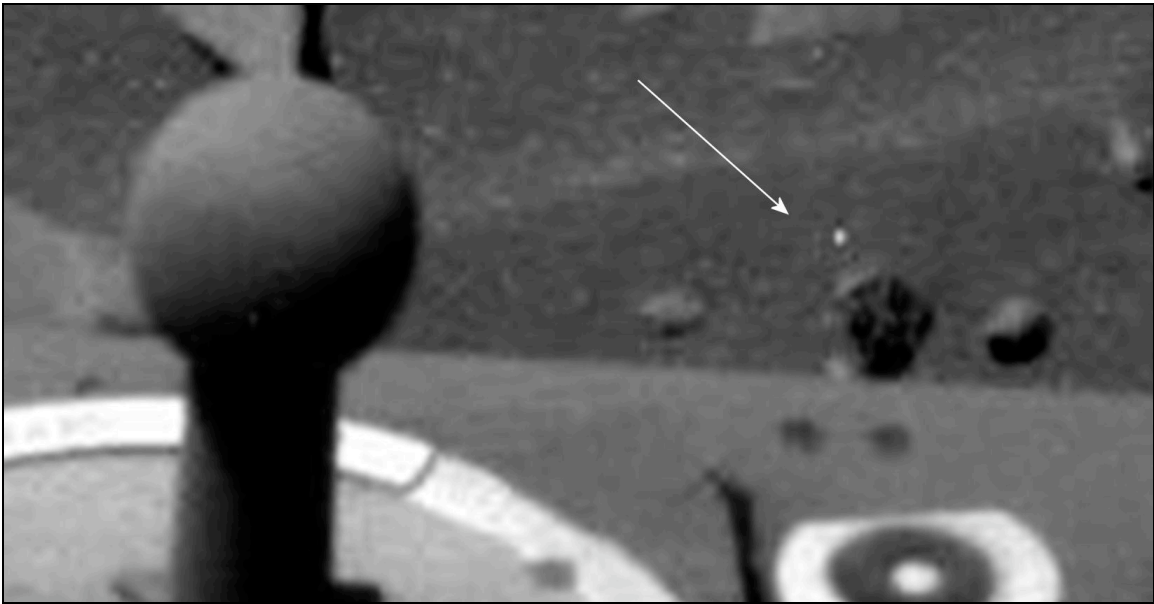

**NASA MARS EXPLORATION ROVER SPIRIT - DAY 2012**  
**TIME SERIES ANALYSIS ESTABLISHES LIFE ON MARS**

**Image 1: A Speckled Gremlin approaches NASA's Mars Exploration Rover *Spirit***

**Image 2: The gremlin vanishes from sight, establishing that life exists on Mars**