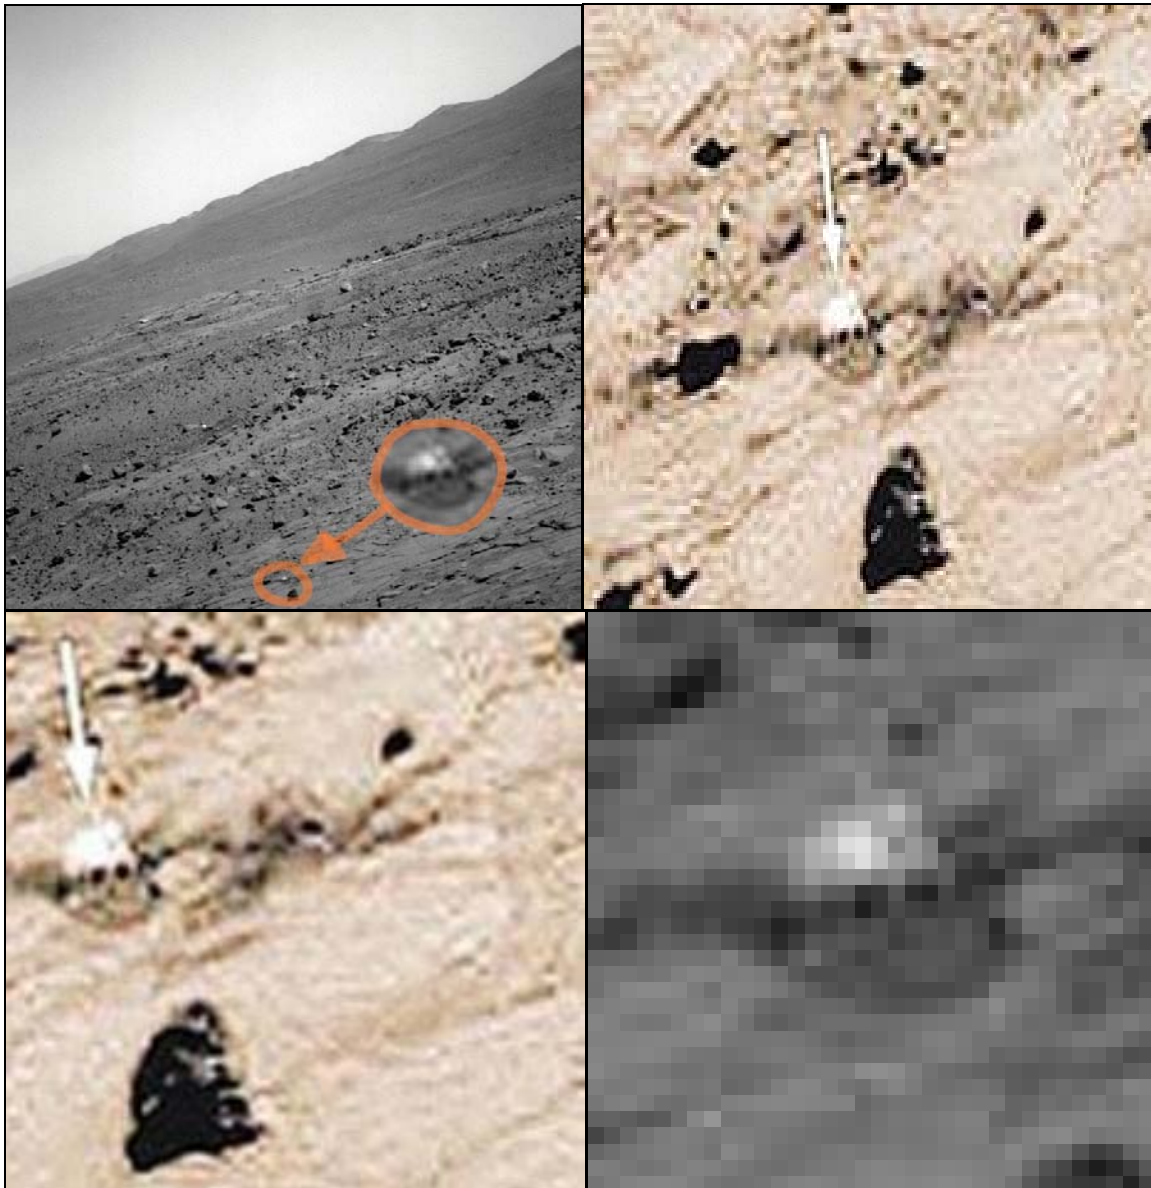

**AUSTRALIAN PHOTOGRAPHER FINDS
SKULL IN NASA ROVER *SPIRIT* PHOTO**

A photo array of skull found in *Spirit* image by Australian photographer Michael Middleton.

References

<http://marsrovers.jpl.nasa.gov/gallery/all/2/p/1526/2P261833662EFFAY00P2298L7M1.JPG>
<http://2012forum.com/forum/viewtopic.php?f=17&t=13979>